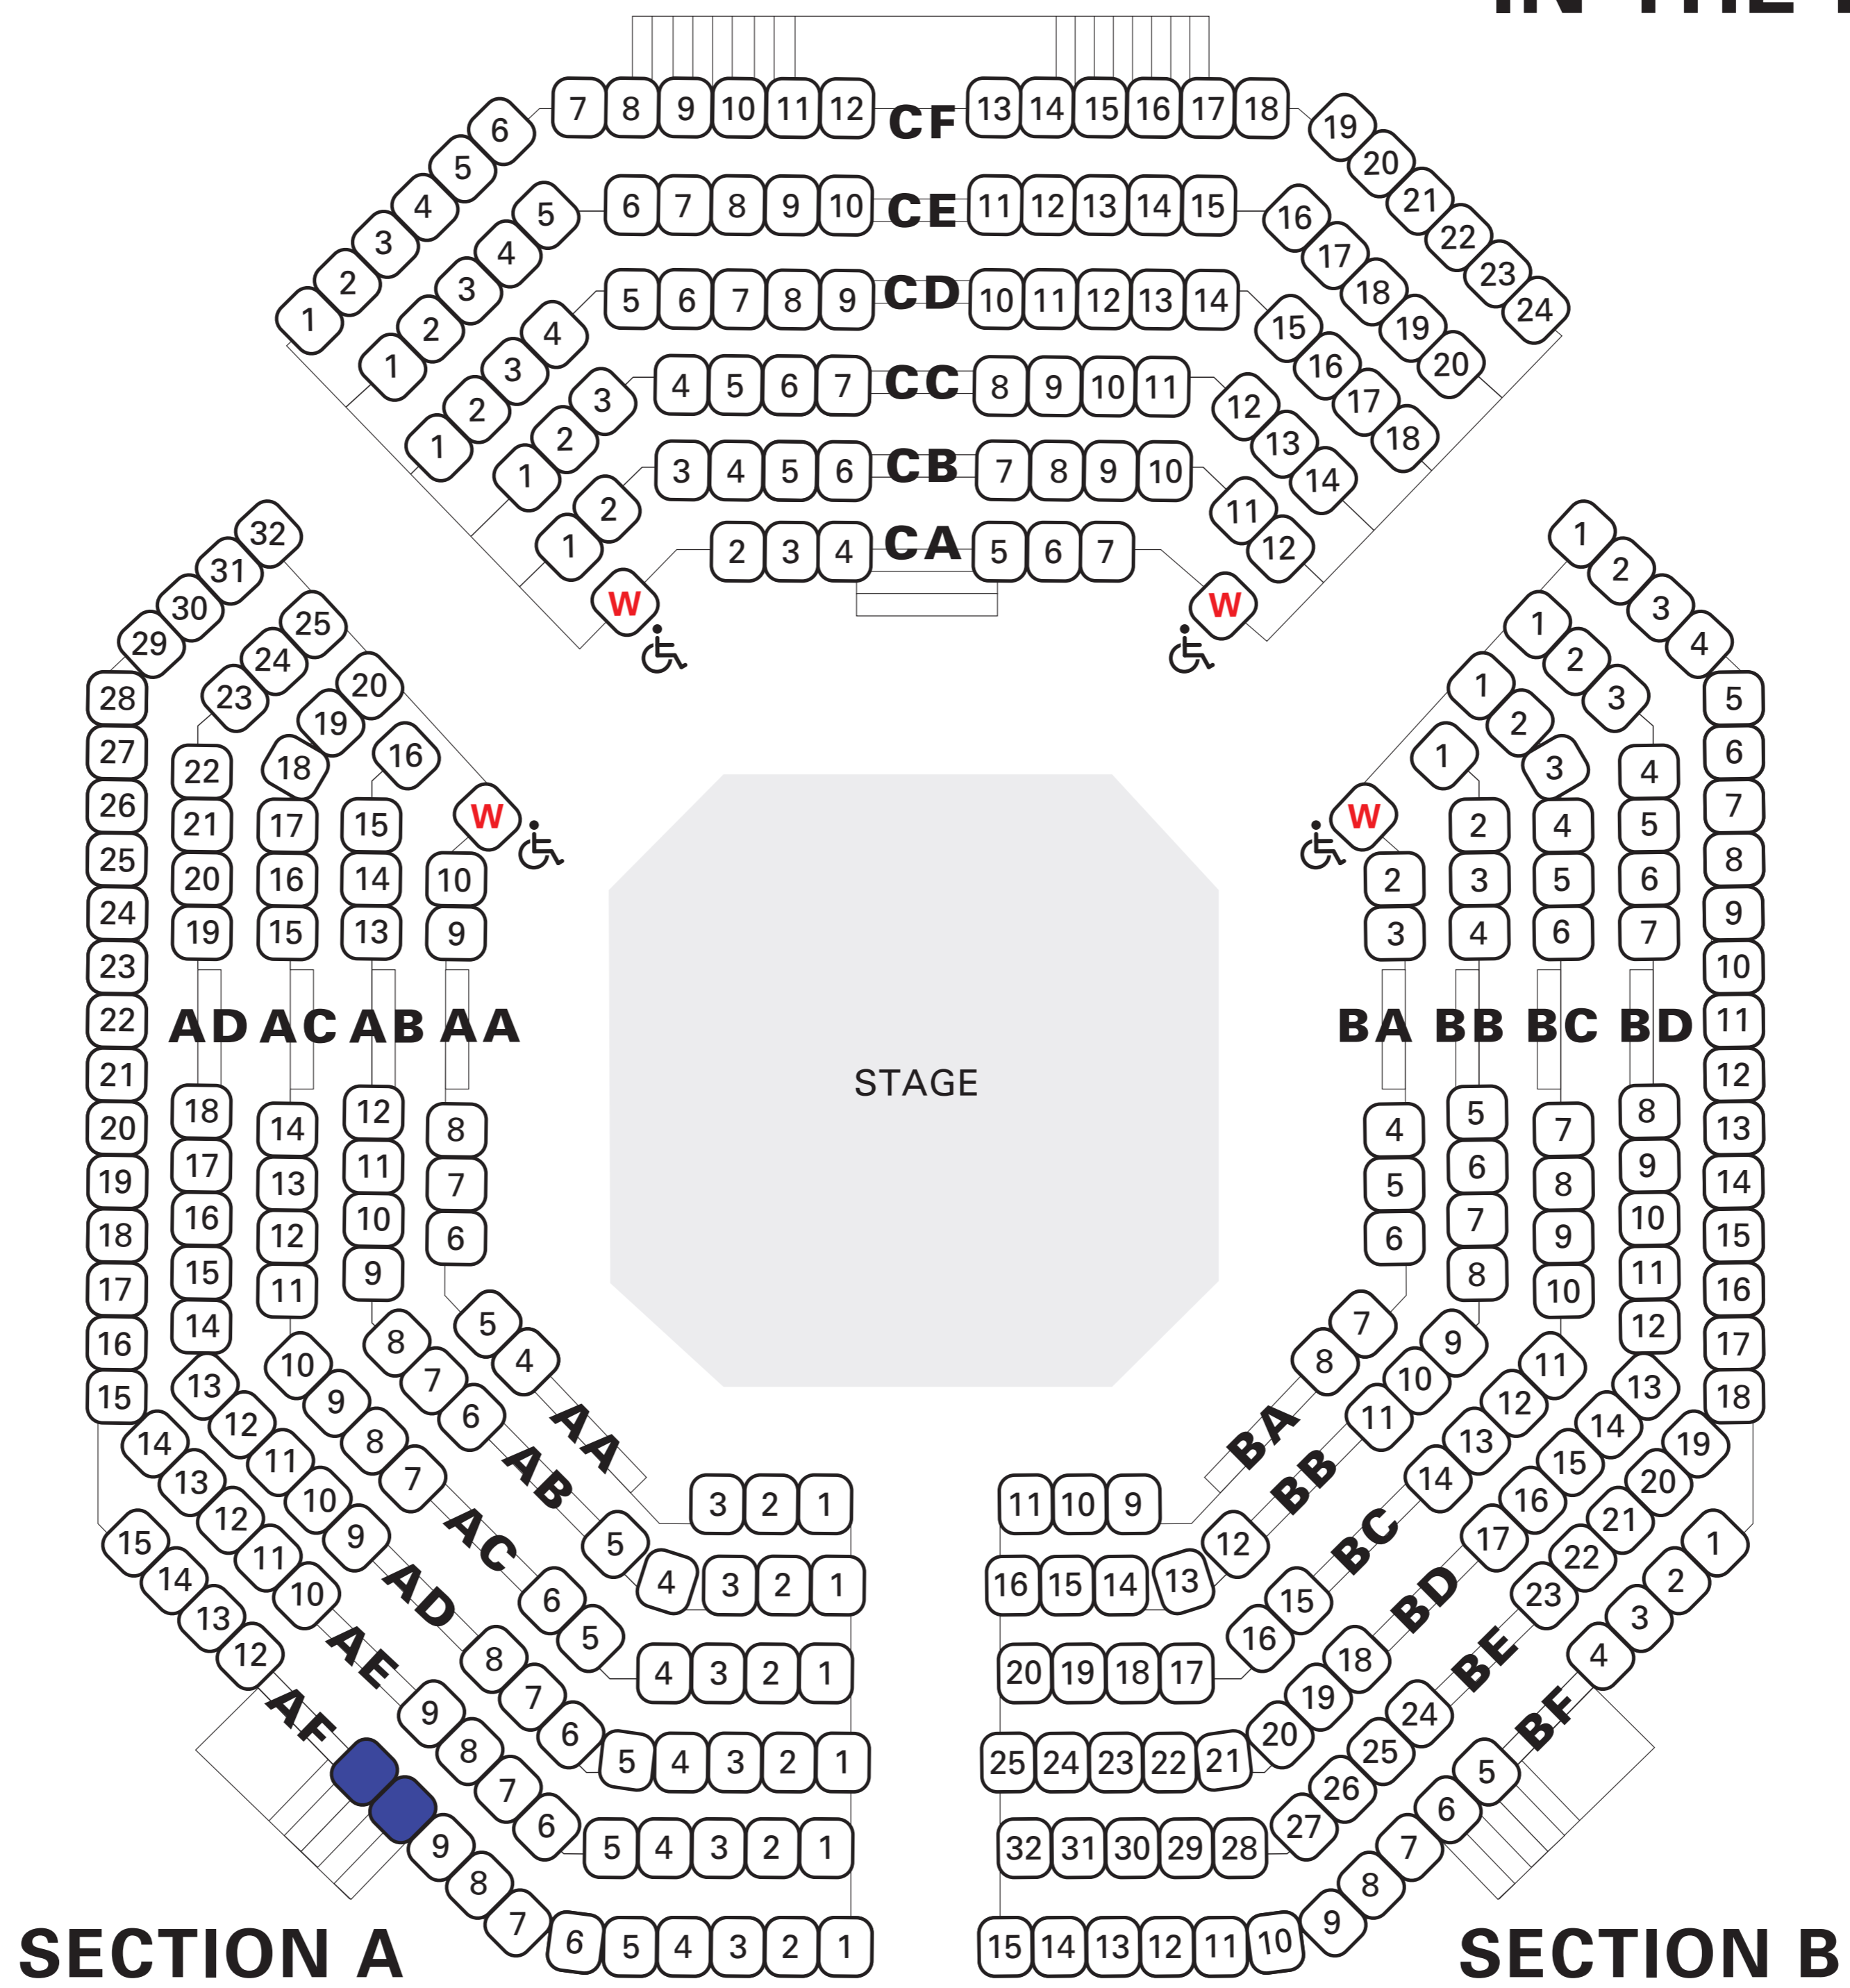

SINGTEL WATERFRONT THEATRE

IN-THE-ROUND

SECTION C

Door 1
(LEVEL 1)

Door 2
(LEVEL 1)

Not for sale

Wheelchair Seats (Up to 2 seats will be removed for 1 wheelchair)