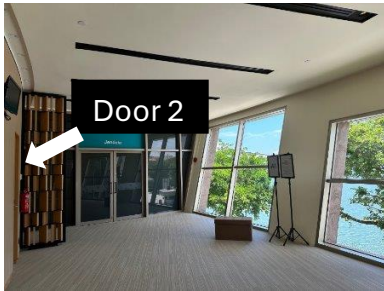

Accessibility features of Coffee Morning & Afternoon Tea (continued)

There is a **Calm Space** available for use if you need a quieter place.

The Calm Space is a quiet place to rest.

You may exit the Calm Space whenever you are ready to return to the performance venue.

The Calm Space is at the foyer of Door 2.

It can only be reached by going through Door 2 from inside the venue.