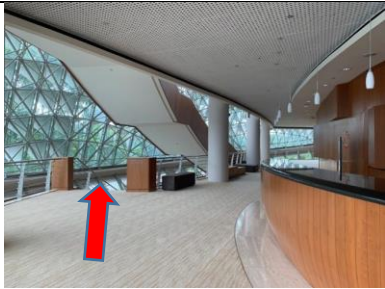

Directions to the Calm Space at the Concert Hall (for Level 3 patrons)

If you are seated at Level 3, please read on for the directions to the Calm Space.

To get to the Calm Space, you have to:

- Leave the Concert Hall.
- Take the staircase down to Level 2.