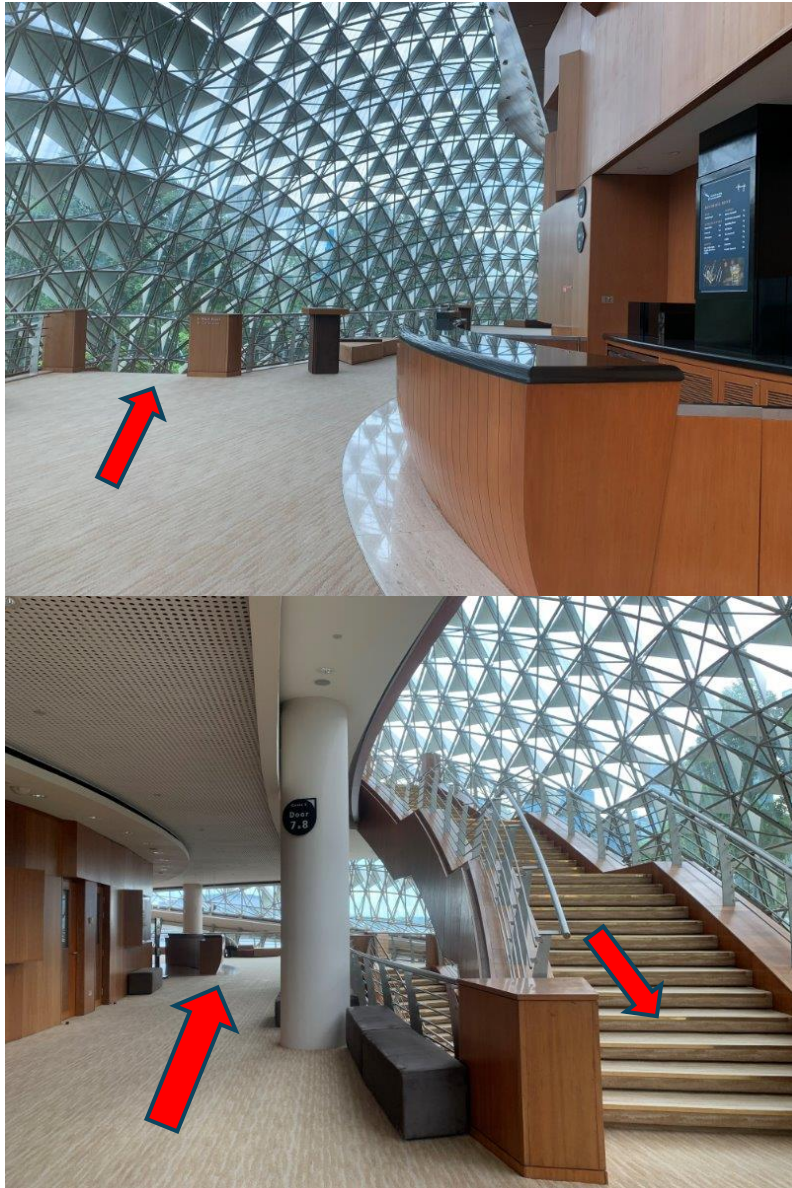

Accessibility features for this performance

This is a **Relaxed Environment** performance

- Moving during the performance is alright. It is fine to walk around or sit down while the performance is happening.
- If you need to use the washroom during the performance, that is alright. An usher can show the way to the washroom. After using the washroom, the usher can help you return to your seat.
- Sometimes, it may be necessary to leave the performance area to find a quiet place to calm down. It is alright to return to the performance when you are ready.

Calm Space

- The Calm Space at the Esplanade Concert Hall is on Level 2, at The Bay Room.
- There are chairs to rest on in the Calm Space.

Directions to the Calm Space at the Concert Hall

- If you are seated at Level 1, take the staircase up to Level 2 after leaving the Concert Hall.
- If help is needed, an usher can show the way.

Directions to the Calm Space at the Concert Hall

- If you are seated on Level 3, take the staircase down to Level 2 after leaving the Concert Hall.
- If help is needed, an usher can show the way.

Directions to the Calm Space at the Concert Hall

- If you are seated on Level 4, take the staircase down two floors to Level 2 after leaving the Concert Hall.
- If help is needed, an usher can show the way.

Directions to the Calm Space at the Concert Hall