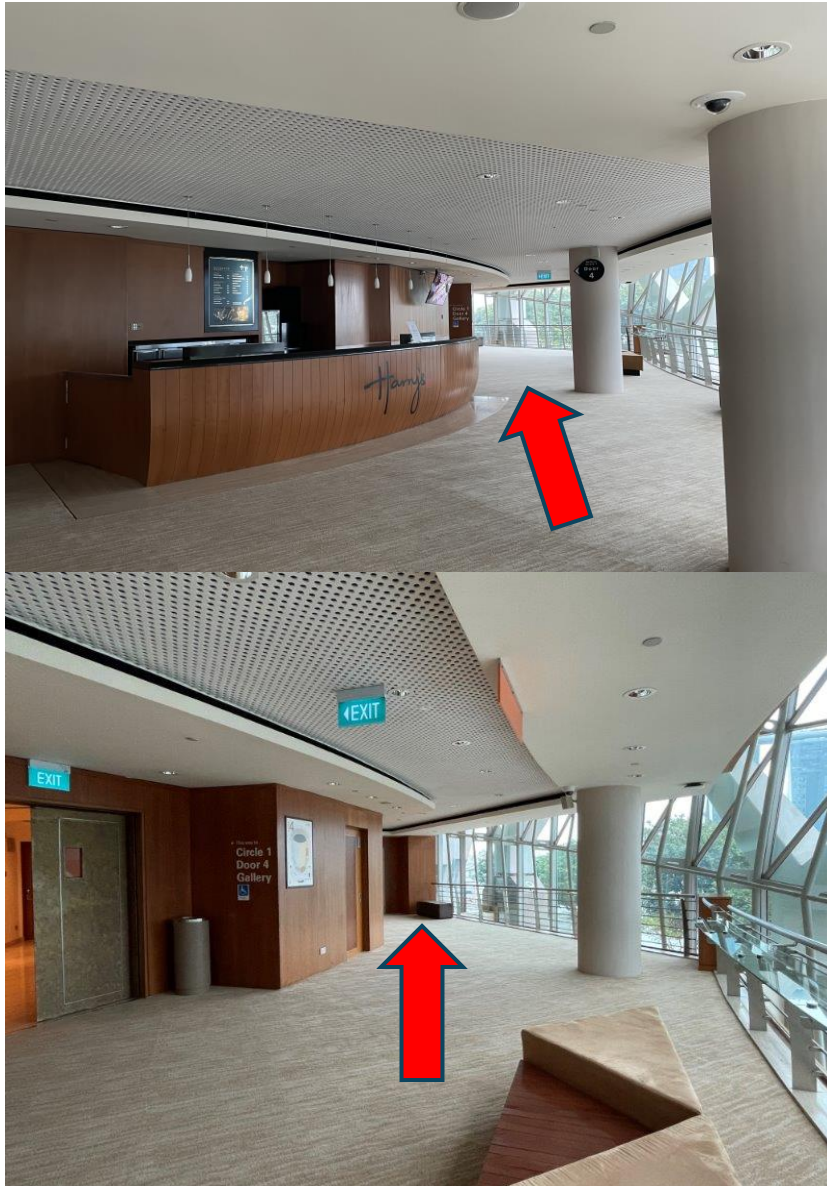

Calm Space

- The Calm Space at the Esplanade Concert Hall is on Level 2, at The Bay Room.
- There are chairs to rest on in the Calm Space.

Directions to the Calm Space at the Concert Hall

- If you are seated at Level 1, take the staircase up to Level 2 after leaving the Concert Hall.
- If help is needed, an usher can show the way.

Directions to the Calm Space at the Concert Hall

- If you are seated on Level 3, take the staircase down to Level 2 after leaving the Concert Hall.
- If help is needed, an usher can show the way.

Directions to the Calm Space at the Concert Hall

- If you are seated on Level 4, take the staircase down two floors to Level 2 after leaving the Concert Hall.
- If help is needed, an usher can show the way.

Directions to the Calm Space at the Concert Hall

- At Level 2, with the glass windows on the right, walk straight to the end of the corridor to find The Bay Room.

Directions to the Calm Space at the Concert Hall

- This is where the Calm Space is.
- The Calm Space is a quiet place to rest.
- After resting, it is possible to return to the Concert Hall to enjoy the rest of the performance.