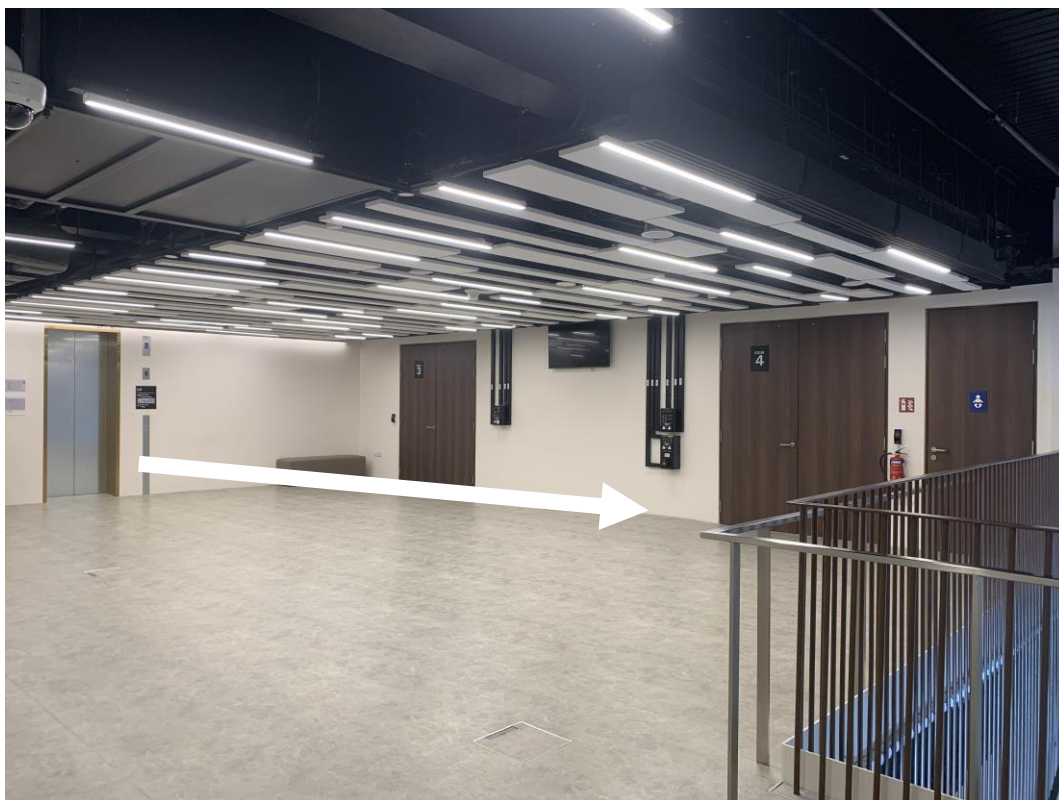

Calm Space

- Sometimes, I want to leave my seat when the screening is happening and look for a place to calm down. I can do that.
- I can go back to my seat in the Singtel Waterfront Theatre any time during the screening when I am ready.
- A Calm Space at the Singtel Waterfront Theatre is located on Level 2, at the foyer.

Directions to the Calm Space at Singtel Waterfront Theatre

- If I am seated at Level 1, I can exit through either Door 1 or Door 2 located at the sides.
- I know I have exited the theatre when I see a wall with circle shapes. This is a sponsorship wall thanking those who have contributed to the building of this theatre.

Directions to the Calm Space at Singtel Waterfront Theatre

- When I am at the foyer space of the Singtel Waterfront Theatre at Level 1, I can choose to take the staircase or the lift up to Level 2.
- If I need help, I can ask an usher to show me the way to the Calm Space.

- If I take the lift to Level 2, the Calm Space will be located just straight ahead when I exit.

Directions to the Calm Space at Singtel Waterfront Theatre

- If I am seated at Level 2, I can exit through either Door 3 or Door 4 located at the back.
- If I need help, I can ask an usher to show me the way to the Calm Space.