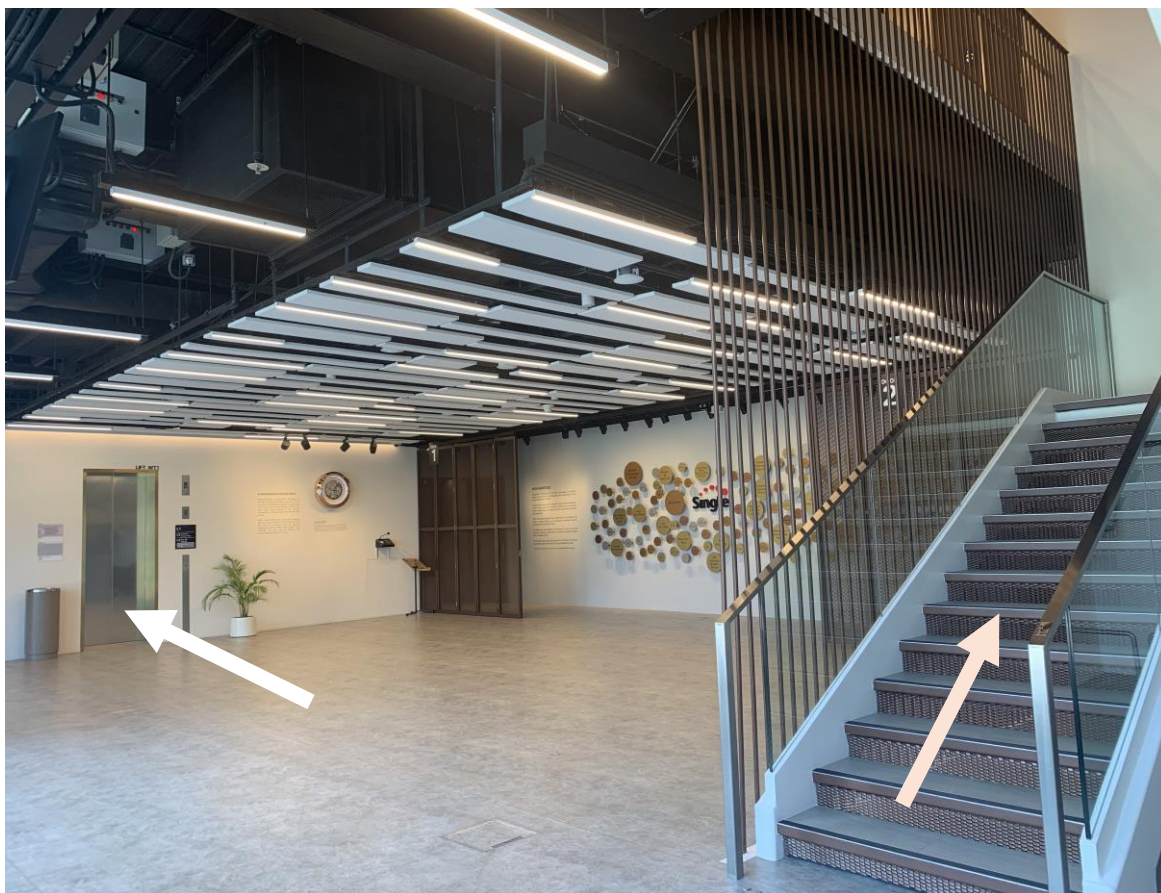

Calm Space

- Sometimes, I want to leave my seat when the screening is happening and look for a place to calm down. I can do that.
- I can go back to my seat in the Singtel Waterfront Theatre any time during the screening when I am ready.
- A Calm Space at the Singtel Waterfront Theatre is located on Level 2, at the foyer.

Directions to the Calm Space at Singtel Waterfront Theatre

- If I am seated at Level 1, I can exit through either Door 1 or Door 2 located at the sides.
- I know I have exited the theatre when I see a wall with circle shapes. This is a sponsorship wall thanking those who have contributed to the building of this theatre.

Directions to the Calm Space at Singtel Waterfront Theatre

- When I am at the foyer space of the Singtel Waterfront Theatre at Level 1, I can choose to take the staircase or the lift up to Level 2.
- If I need help, I can ask an usher to show me the way to the Calm Space.