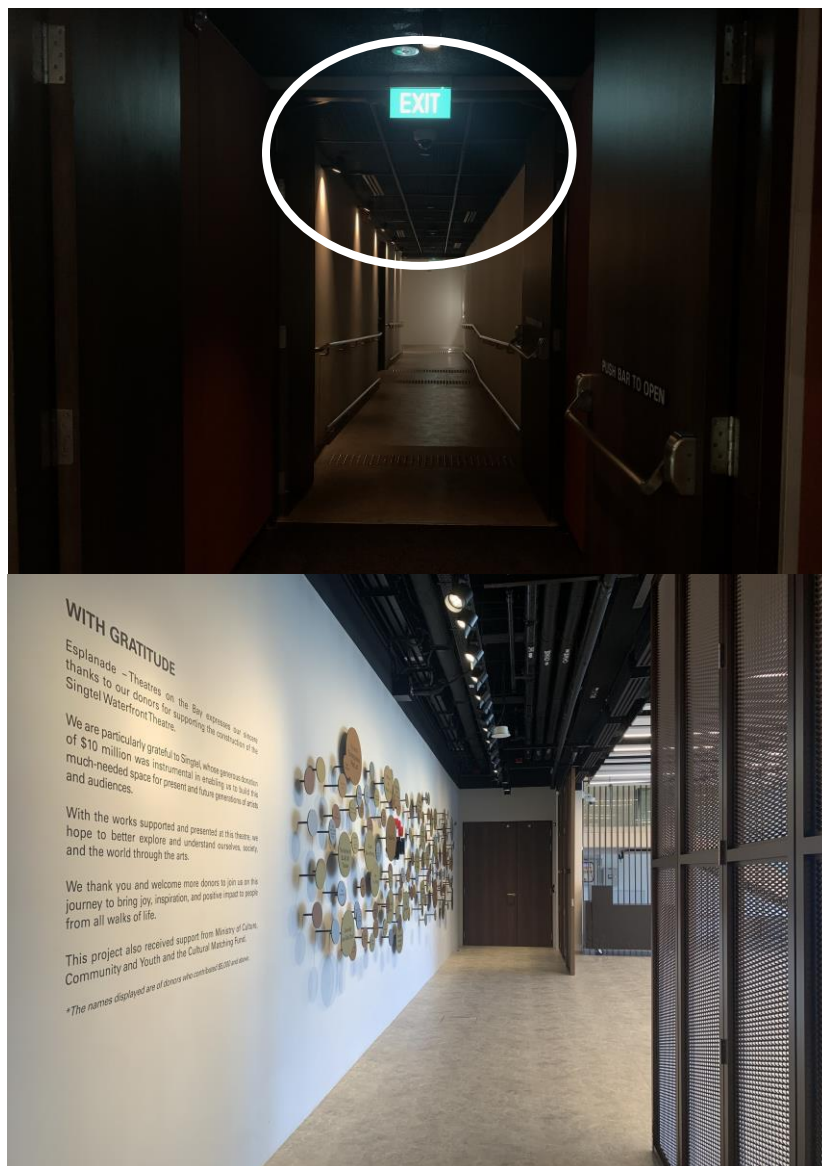

Moving about

- There are many seats in the Singtel Waterfront Theatre.
- When I buy a ticket to watch a screening, the seat number is indicated on my ticket.
- I will find my seat in the Singtel Waterfront Theatre using my ticket. An usher may also assist me.

Moving about

- If I want to move or dance **on the spot** during the screening, that is alright.
- If I need to use the washroom during the performance, that is alright. An usher can show me the way to the washroom located outside the venue. After using the washroom, I can ask an usher to show me back to my seat.

Calm Space

- Sometimes, I want to leave my seat when the screening is happening and look for a place to calm down. I can do that.
- I can go back to my seat in the Singtel Waterfront Theatre any time during the screening when I am ready.
- A Calm Space at the Singtel Waterfront Theatre is located on Level 2, at the foyer.

Directions to the Calm Space at Singtel Waterfront Theatre

- If I am seated at Level 1, I can exit through either Door 1 or Door 2 located at the sides.
- I know I have exited the theatre when I see a wall with circle shapes. This is a sponsorship wall thanking those who have contributed to the building of this theatre.