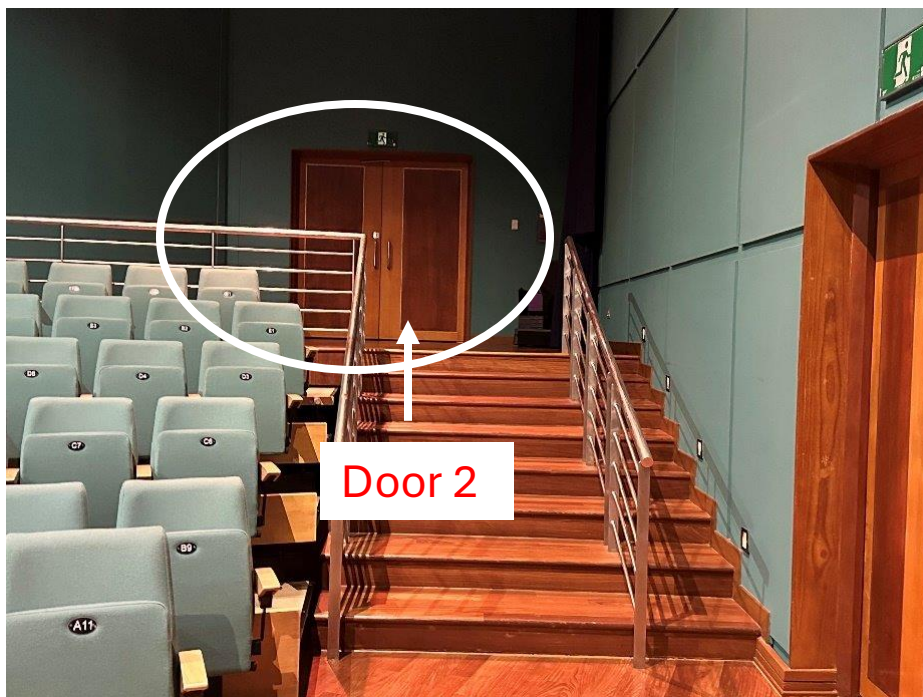

# Calm Space

- Sometimes, I want to leave my seat when the performance is happening and look for a place to calm down anywhere in Esplanade. I can do that.
- I can go back to my seat in the Recital Studio any time during the performance when I am ready.
- A Calm Space at the Recital Studio is located on Level 2, at the foyer of Door 2. I can access Door 2 only from inside the venue.

# Calm Space

- When I am inside the venue, Door 2 is located at the back.
- This door can only be accessed from inside the venue.
- If I need help, I can ask an usher to show me the way to the Calm Space.

# Directions to the Calm Space at the Recital Studio

- The Calm Space is located at the foyer space behind Door 2.