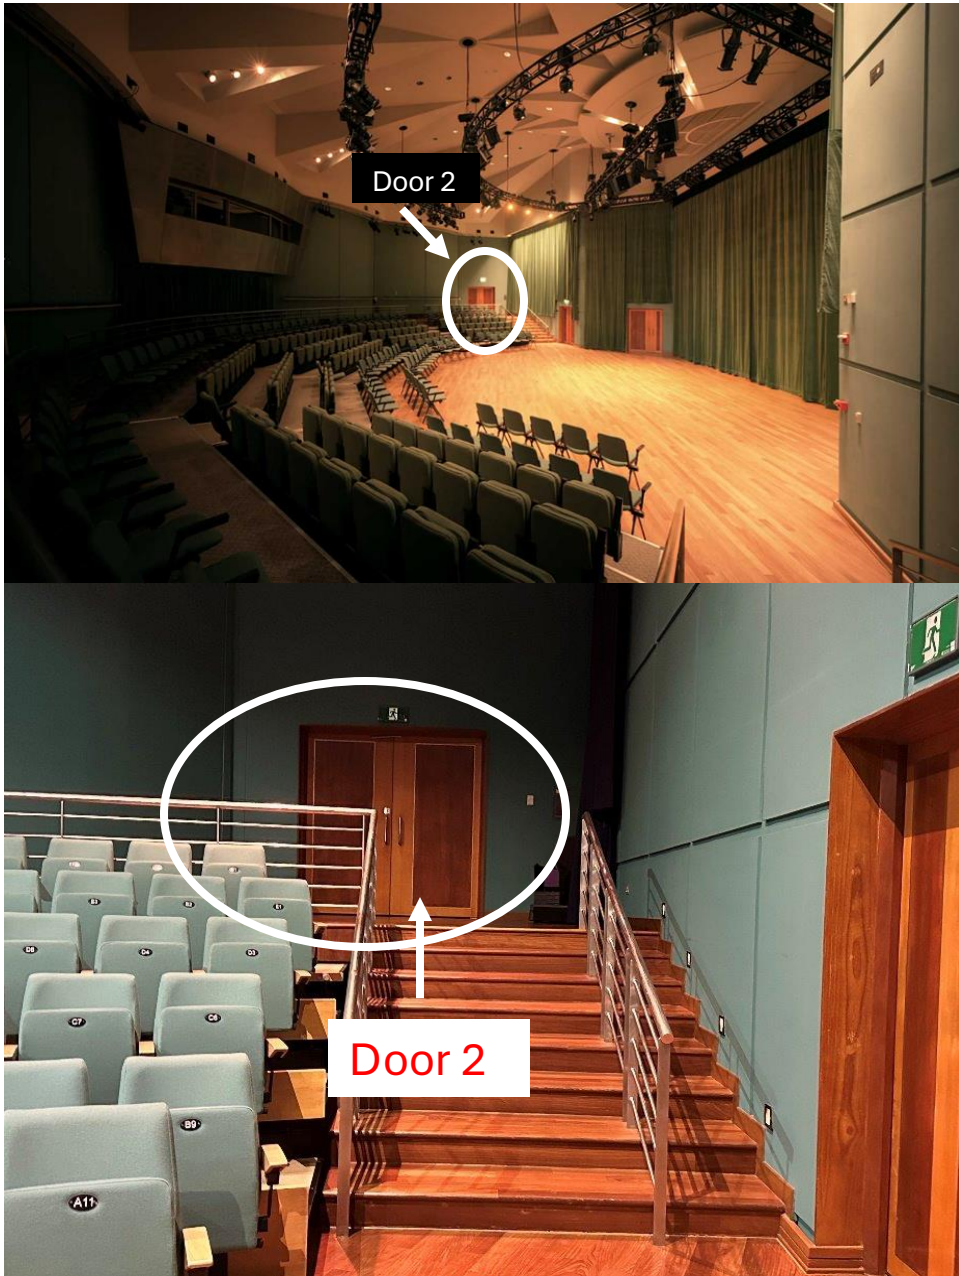

Calm Space

- Inside the venue, Door 2 is located at the back.
- An usher can assist in finding the Calm Space if you need help.