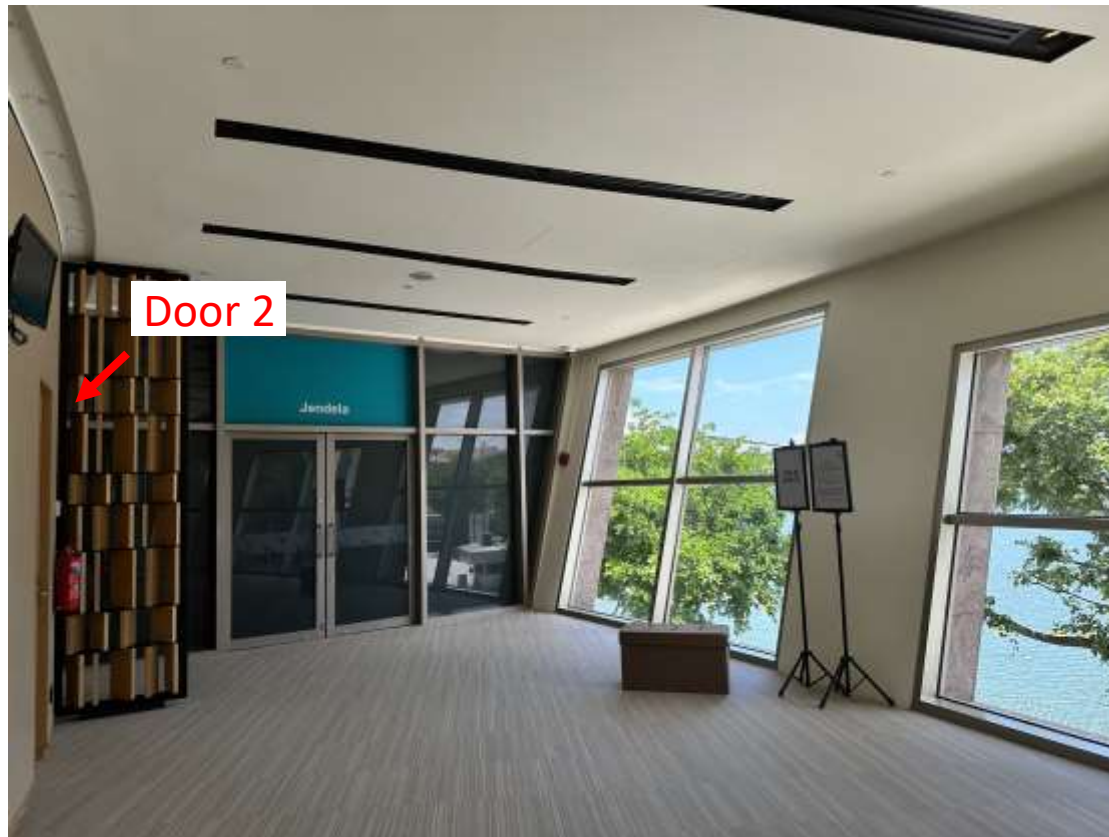

Calm Space

- Sometimes, I want to leave my seat when the performance is happening and look for a place to calm down anywhere in Esplanade. I can do that.
- I can go back to my seat in the Recital Studio any time during the performance when I am ready.
- A Calm Space at the Recital Studio is located on Level 2, at the foyer of Door 2. I can access Door 2 only from inside the venue.

Directions to the Calm Space at the Recital Studio

- The Calm Space is located at the foyer space behind Door 2.

Directions to the Calm Space at the Recital Studio

Door 2

- The Calm Space is behind this door.

Directions to the Calm Space at the Recital Studio

- This is where the Calm Space is located.
- There will be chairs for me to rest on.
- Whenever I am ready, I can head back to the Recital Studio to enjoy the rest of the performance.