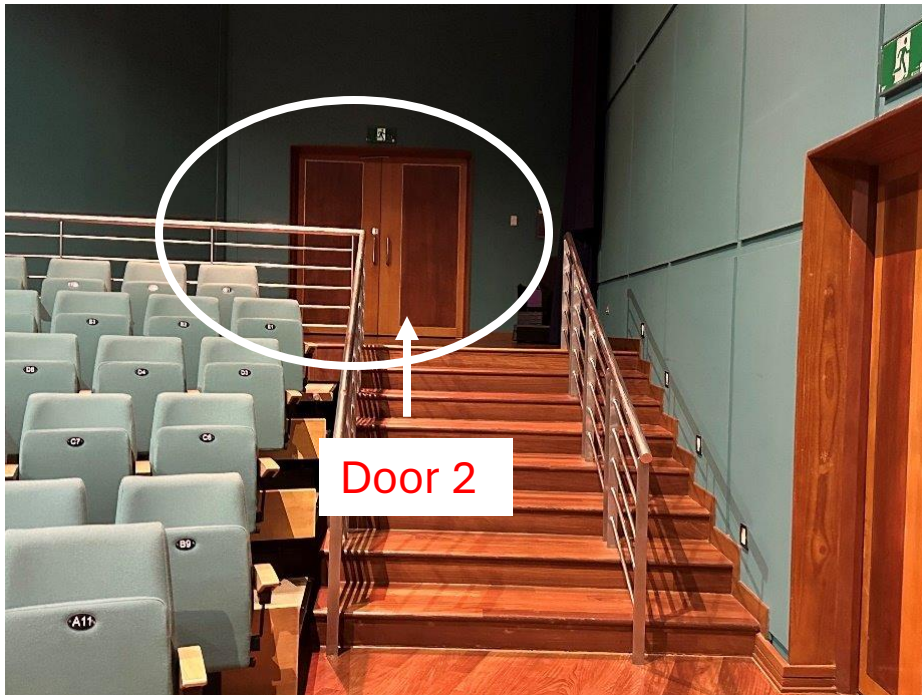

Esplanade Recital Studio

- This is the Esplanade Recital Studio. There is a stage.
- A stage is a space where performances take place.
- I am going to the Esplanade Recital Studio to watch a *Coffee Morning & Afternoon Tea performance*.

Calm Space

- Sometimes, I want to leave my seat when the performance is happening and look for a place to calm down anywhere in Esplanade. I can do that.
- I can go back to my seat in the Recital Studio any time during the performance when I am ready.
- A Calm Space at the Recital Studio is located on Level 2, at the foyer of Door 2. I can access Door 2 only from inside the venue.

Calm Space

- When I am inside the venue, Door 2 is located at the back.
- This door can only be accessed from inside the venue.
- If I need help, I can ask an usher to show me the way to the Calm Space.

Directions to the Calm Space at the Recital Studio

- The Calm Space is located at the foyer space behind Door 2.

Directions to the Calm Space at the Recital Studio

- This is where the Calm Space is located.
- There will be chairs for me to rest on.
- Whenever I am ready, I can head back to the Recital Studio to enjoy the rest of the performance.