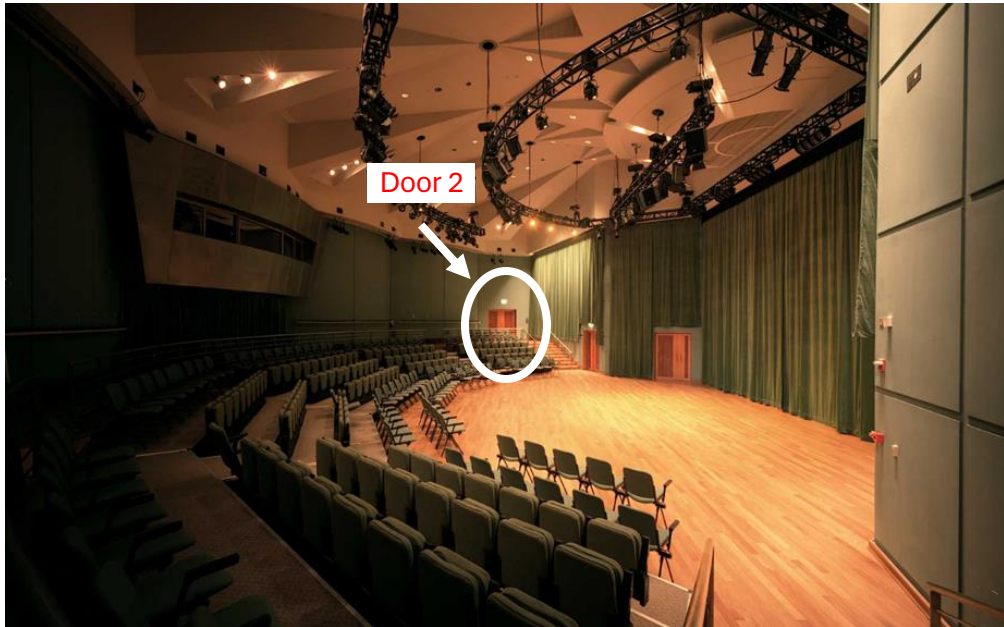

Esplanade Recital Studio

- This is the Esplanade Recital Studio. There is a stage.
- A stage is a space where performances take place.
- I am going to the Esplanade Recital Studio to watch a *Coffee Morning & Afternoon Tea performance*.

Calm Space

- Sometimes, I want to leave my seat when the performance is happening and look for a place to calm down anywhere in Esplanade. I can do that.
- I can go back to my seat in the Recital Studio any time during the performance when I am ready.
- A Calm Space at the Recital Studio is located on Level 2, at the foyer of Door 2. I can access Door 2 only from inside the venue.

Calm Space

- When I am inside the venue, Door 2 is located at the back.
- This door can only be accessed from inside the venue.
- If I need help, I can ask an usher to show me the way to the Calm Space.