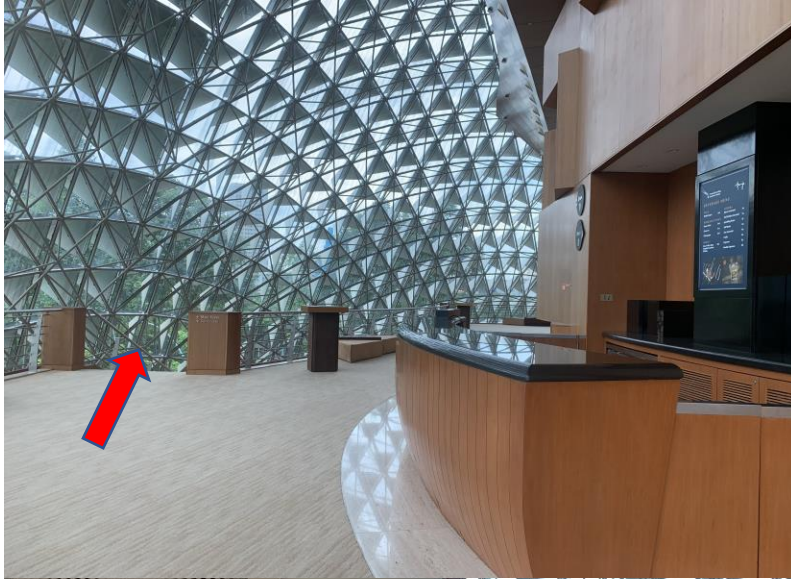

Directions to the Calm Space at the Concert Hall

- If I am on Level 4, when I come out of the Concert Hall, I will take the staircase down two floors to Level 2.
- If I need help, I can ask an usher to show me the way.