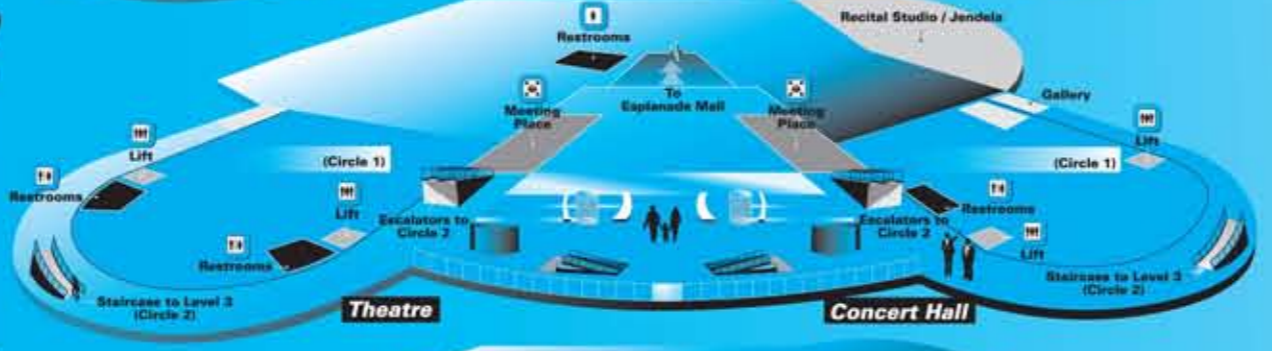

Level 2

Theatre
• Circle 1
Concert Hall
• Gallery

Level 1

Theatre
• Foyer Stalls
Concert Hall
• Foyer Stalls
Concourse
Information Counter
PASSAGES
- The Esplanade Story