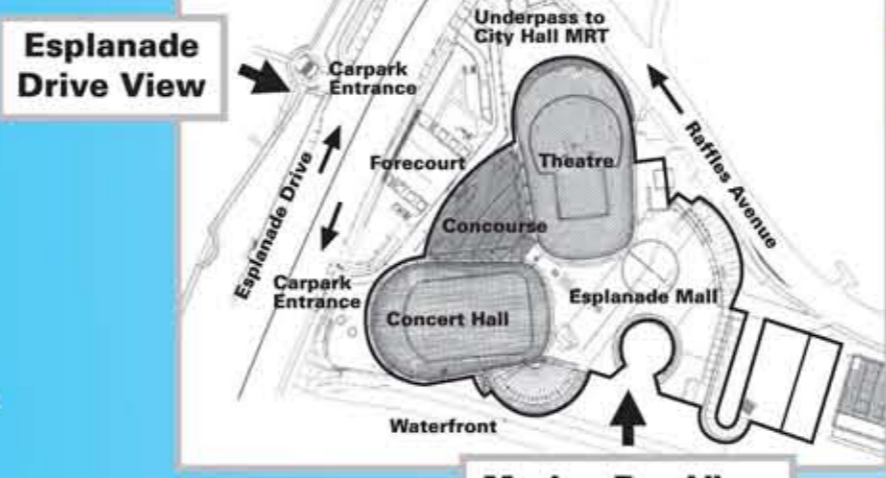

Level 1

ATM
Outdoor Food Court
Outdoor Theatre
Restaurants
River Taxi Jetty
Stage@Powerhouse
Taxi Stand
The Edge
Waterfront
Waterfront Canopy

Marina Bay View