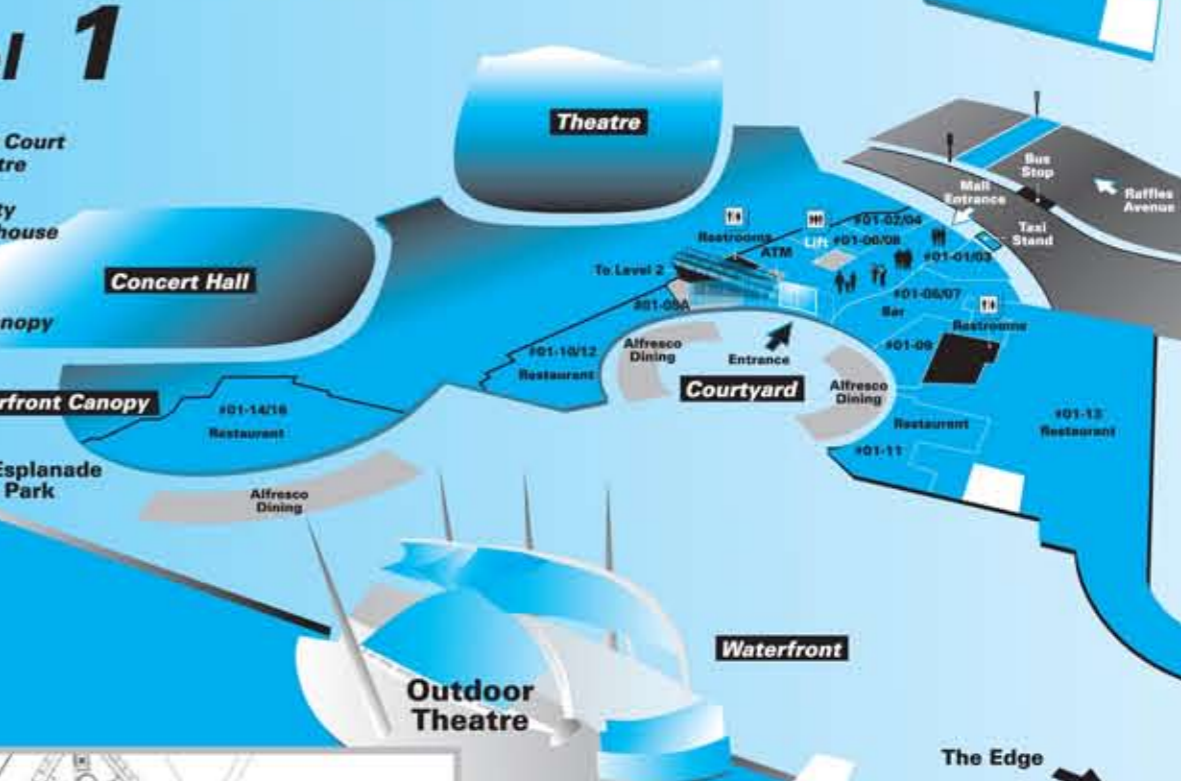

Level 1

ATM
Outdoor Food Court
Outdoor Theatre
Restaurants
River Taxi Jetty
Stage@Powerhouse
Taxi Stand
The Edge
Waterfront
Waterfront Canopy

Marina Bay View